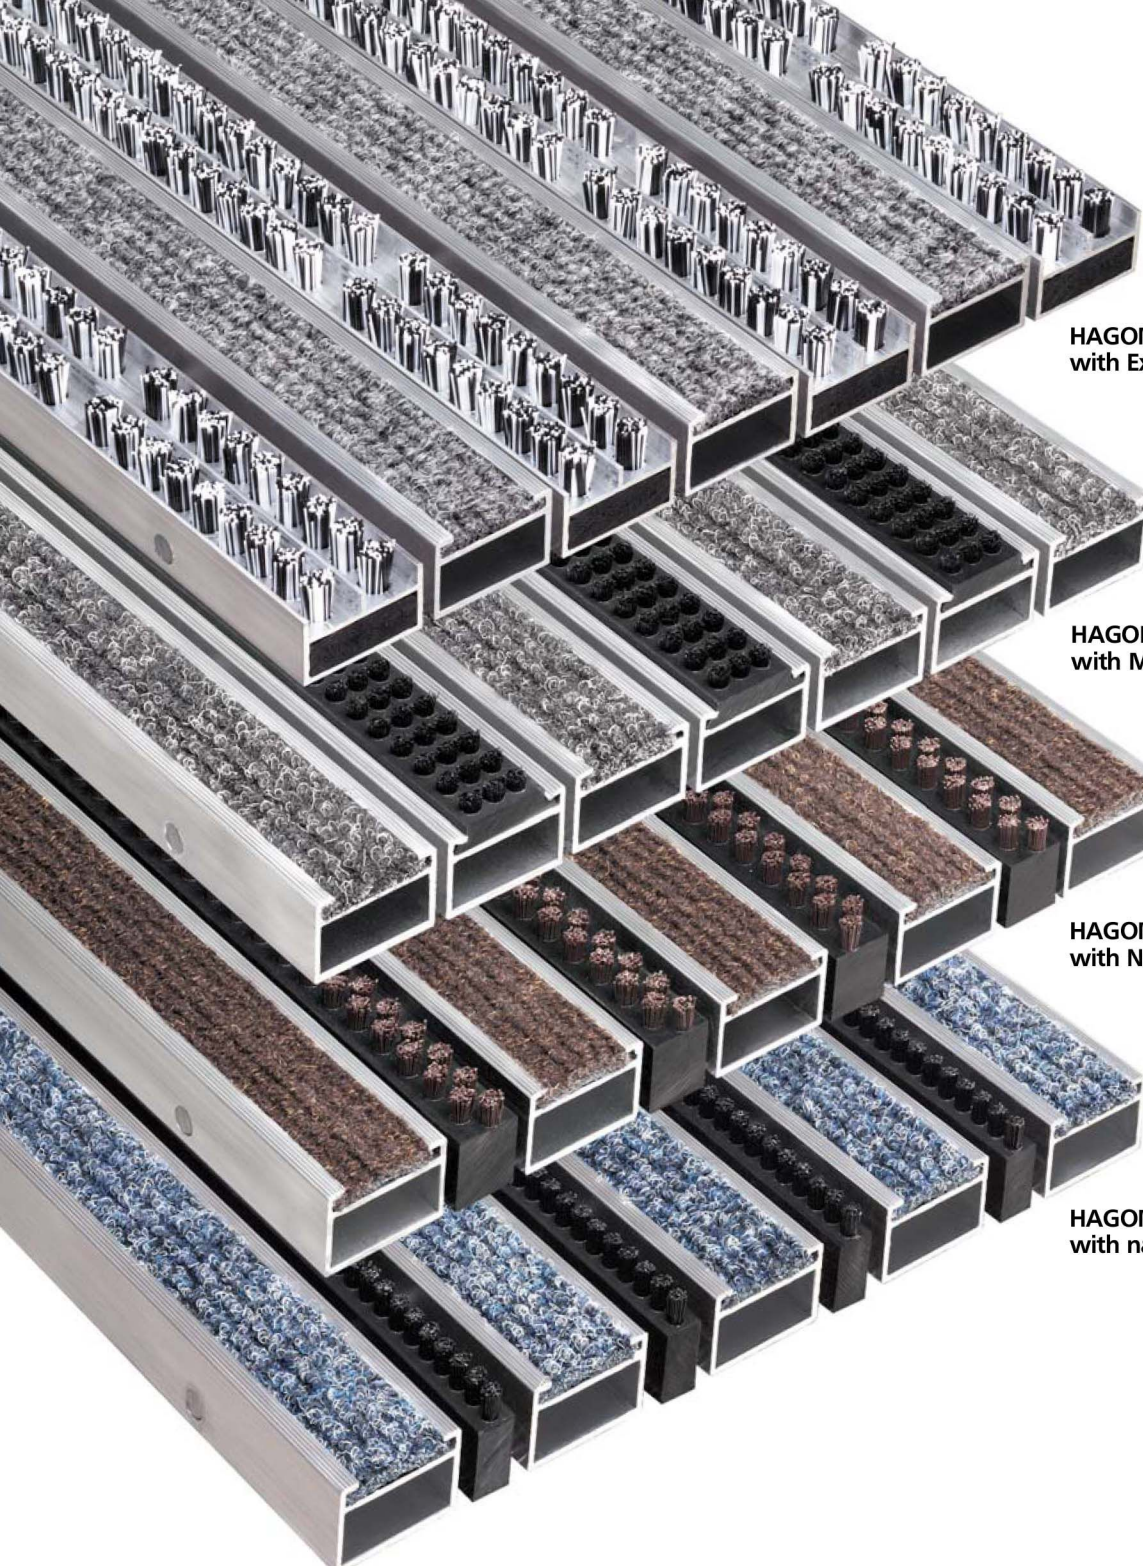

Variations:

► **Selection of 4 different brush strips (depending on dirt levels)**

Colours can be combined from:
Coarse-fibre ribs and a choice of

- Exklusiv brush strip
- Mondial brush strip
- Nova brush strip
- Narrow brush strip

Weight:

approx. 17 kg/m²

Cleaning:

Simply vacuum surface and floor below (ideally every day). For heavy soiling first brush with broom and then vacuum.

Specification:

Supply and install **HAGOMAT Combiclean Brush**. . . . , Ref. No. . . with coarse fibre ribs and brush strips. Colour coarse fibre ribs . . . Brush colour . . . Made to measure without compensating end profiles. Fire rating: Cfl-s1.

Variations with Exklusiv brush strip and with Mondial brush strip (only 17 and 24 mm) can be supplied both in **reinforced versions** as well as with a **10 mm gap between profiles**. For details see price list.

Available colours coarse fibre ribs:

- 12 brown
- 04 blue
- 13 green
- 05 light grey
- 01 anthracite

Available colours Exclusiv brush strip:

- 12 brown
- 18 yellow
- 14 red
- 13 green
- 15 blue
- 11 light grey
- 17 black